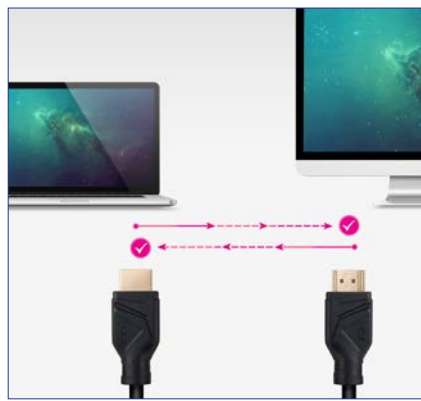

You can choose from **different sizes**: from 50 cm to 10 metres. Choose yours and go wherever you want!

Thanks to **Plug & Play** technology, you just need to plug it in and it will start working.

High-quality gold-plated aluminium **Type A** connectors on **both ends**.

Specifications:

- HDMI V2.1 cable with male Type A connectors on both ends
- Speed up to 48 Gbps, ideal for high-definition and high-bandwidth content.
- Multiple shielding for optimal reduction of electromagnetic interference.
- Backward compatible with previous versions of the HDMI standard
- Supports video resolutions up to 8K@60Hz and 4K@120Hz.
- Compatible with Dynamic HDR.
- Supports enhanced audio return channel (eARC).
- Compatible with 3D content.
- Supports up to 32 channels of uncompressed digital audio.
- Copper-clad steel (CCS) conductors.