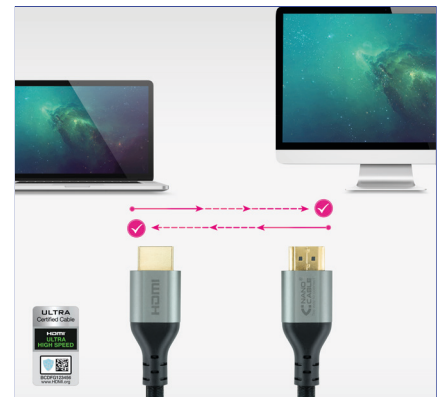

HDMI CABLE 2.1 CERTIFICATED ULTRA HIGH SPEED

Certification is the only way to be sure that all the capabilities of **HDMI 2.1** are carried from the original source to the screen. You will enjoy maximum performance from your multimedia devices such as TVs, monitors, projectors, sound systems, players and consoles.

You can choose between **diferent lengths**: from 1 to 3 metres. Choose yours to go wherever you want!

Type A connectors at both ends made of high quality gold-plated aluminium

With an exceptional finish in elegant **black nylon**, it will blend into any environment.

Specifications:

- HDMI 2.1 cable with type A male connector at both ends
- High quality aluminium connectors with gold-plated shielding
- Supports video resolutions of up to 8K@60Hz and 4K@120Hz
- Bandwidth up to 48Gbps
- eARC support (ARC enhancement)
- HDR (High Dynamic Range) support
- 3D support
- Supports up to 32 channels of uncompressed digital audio
- Multiple shielding for maximum reduction of possible interferences.
- Backwards compatible with previous HDMI specifications
- Regulatory: RoHS.
- Colour: Black with nylon coating.