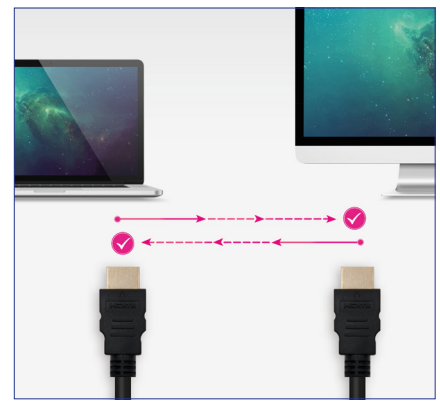

HDMI CABLE V1.4B WITH HDMI CONNECTOR TYPE A MALE AT BOTH ENDS

HDMI v1.4b cable achieves 4K x 2K video resolutions, enables 3D over HDMI when connected to HDMI devices. It is also made with copper conductors that guarantees the highest transmission quality.

Supports DOLBY True-HD and DTS-HD, 8 channels of digital audio ecompression at a rate of 192KHz with 24bits. You won't lose a single detail in audio, video or data!

The connectors are gold shielded to have a signal without loss of quality. Multiple shielding for maximum interference reduction.

High speed, two-way network with speeds up to 100 Mbps.

Specifications:

- Compliant with HDMI v1.4b.
- Maximum resolution up to 4Kx2K @ 30Hz or 1920x1080 @ 120Hz.
- HDMI Ethernet Channel (HEC) up to 100 Mbps.
- Audio Return Channel (ARC).
- Gold-plated connectors.
- Protection (Aluminium Film).
- Wire: 100% Cu (Copper).
- RoHS compliant.
- Packaging: Retail bag with self-closing.